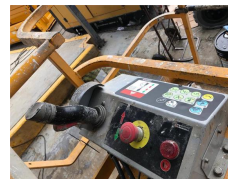

Information

Category	Articulated boom lifts Haulotte
Make	Haulotte HA12 IP 928
Year	2015
Location	Hidalgo, México
Country	Mexico
Price	24,085 USD
Traction	2 WD
Power type	Electric
Serial Number	2000928
Hours	284 h
Gross Weight	13,106 lbs
Condition level grade (1-5)	★★★★☆
Maximum lift capacity	507 lbs
Original color	Amarillo
Production country	Romania