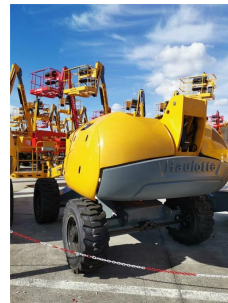

Information

Category	Telescopic boom lifts Haulotte
Make	Haulotte H14TX
Year	2020
Extra options	New/unused
Location	Argès, Romania
Country	France

20 %

Traction	4 WD
Power type	Diesel
Serial Number	2064348
Gross Weight	13,007 lbs
Condition level grade (1-5)	★★★★★
Maximum lift capacity	507 lbs
Original color	Yes

Production country	Romania
Additional Information	Tier3 engine 4x4 Drive and 2-Wheel Steering Plated 2020

HAULOTTE GROUP

5 Quartier 42420 Lorette FR
Serve Bourdon
+33 6 07 97 19 53

Ludovic Jankov
ljankov@haulotte.com