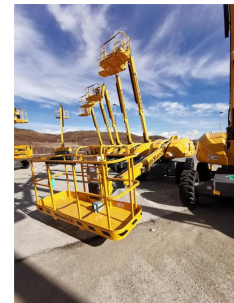

Information

Category	Telescopic boom lifts Haulotte
Make	Haulotte H14TX
Year	2020
Extra options	New/unused
Location	Argès, Romania
Country	France

20 %

Traction	4 WD
Power type	Diesel
Serial Number	2064348
Gross Weight	13,007 lbs
Condition level grade (1-5)	★★★★★
Maximum lift capacity	507 lbs
Original color	Yes

Production country	Romania
Additional Information	Tier3 engine 4x4 Drive and 2-Wheel Steering Plated 2020

HAULOTTE GROUP

5 Quartier 42420 Lorette FR
Serve Bourdon
+33 6 07 97 19 53

Ludovic Jankov
ljankov@haulotte.com