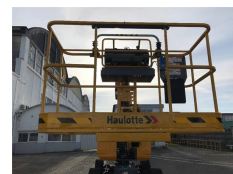

Information

Category	Articulated boom lifts HAULOTTE
Make	HAULOTTE HA16 RTJ PRO
Year	2015
Extra options	Reconditioned
Location	Restart Center - L'Horme (42) France
Country	France

20 %

Traction	4 WD
Power type	Diesel
Customer asset number	R23LH1098
Hours	1,683 h
Gross weight	14,661 lbs
Condition level grade (1-5)	★★★★★
Maximum lift capacity	507 lbs
Original color	YES

Additional information	<p>RESTART CENTER by HAULOTTE offers for sale: RECONDITIONED HA16 RTJ PRO ROUGH TERRAIN ARTICULATING BOOMLIFT. This HA16 RTJ PRO has been reconditioned based onto the RESTART CENTER "CERTIFIED" program & is sold with a 3-month warranty. Inform about our conditions! General Description Manufacturer Haulotte Reconditioned by Haulotte Model HA16 RTJ PRO Year 2015 Internal number R23LH1098 Hours 1683 Fuel Diesel Characteristics - Dimensions Max. working height 16 m Max. platform height 14m Max. horizontal reach 8.3 m Turret rotation 360° Continuous</p>
-------------------------------	--

HAULOTTE GROUP

rue Emile Zola 42420 Lorette FR
+33 607971853

RESTART team
ljankov@haulotte.com

Total weight: 6650 kg Maximum
platform capacity: 230 kg
Maximum number of occupants
allowed: 2 Maximum rated slope
allowed - CE 5° Overall Length x
Width x Height 6,75 x 2,30 x 2,30
m Platform dimensions 1,8 x 0,8
m Engine Diesel engine Kubota
V1505 E2B 26,5 kW 35.54 hp
Supplied with CE certificate, user
manual & used equipment
Certificate of Conformity. Delivery
on request