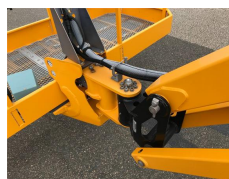

### Information

<b>Category</b>	Telescopic boom lifts HAULOTTE
<b>Make</b>	HAULOTTE HT16 RTJ PRO
<b>Year</b>	2020
<b>Condition</b>	Reconditioned, Ex demo
<b>Location</b>	Restart Center - L'Horme (42) France
<b>Country</b>	France
<b>Price</b>	59,749 USD
<b>Tax 20 %</b>	11,950 USD
<b>Price Including Tax</b>	71,698 USD
<b>Traction</b>	4 WD
<b>Power type</b>	Diesel
<b>Serial number</b>	2081480
<b>Hours</b>	32 h
<b>Gross weight</b>	17,551 lbs
<b>Condition level grade (1-5)</b>	★★★★★
<b>Maximum lift capacity</b>	551 lbs
<b>Original color</b>	YES
<b>Additional information</b>	<p>RESTART CENTER by HAULOTTE offers for sale: RECONDITIONED HT16 RTJ PRO ROUGH TERRAIN BOOMLIFT. Non-contractual picture. This HT16 RTJ PRO has been reconditioned based onto the RESTART CENTER "CERTIFIED+" program &amp; sold with a 6 month warranty. Inform about our conditions! General Description Manufacturer Haulotte Reconditioned by Haulotte Model HT16 RTJ PRO Year 2020 Serial number 2081480 Hours 35 Fuel Diesel Characteristics - Dimensions Max. working height 16.1 m Max. platform height 14.1m Max.</p>

### HAULOTTE GROUP

rue Emile Zola 42420 Lorette FR  
+33 607971853

RESTART team  
ljankov@haulotte.com

horizontal reach 13m Turret  
rotation 360° Continuous Total  
weight: 7961kg Maximum  
platform capacity: 250 kg  
Maximum rated slope allowed 5°  
Overall Length x Width x Height  
9.16 x 2.29x 2.47 m Platform  
dimensions 1,83 x 0,76 m Engine  
Diesel engine Kubota 18.5kW  
Stage5 Supplied with CE  
certificate, user manual & used  
equipment Certificate of  
Conformity. Delivery on request