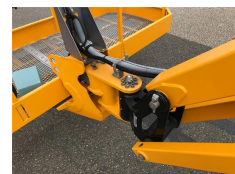

### Information

<b>Category</b>	Telescopic boom lifts HAULOTTE
<b>Make</b>	HAULOTTE HT16 RTJ PRO
<b>Year</b>	2020
<b>Condition</b>	Reconditioned, Ex demo
<b>Location</b>	Restart Center - L'Horme (42) France
<b>Country</b>	France
<b>Price</b>	59,749 USD
<b>Tax 20 %</b>	11,950 USD
<b>Price Including Tax</b>	71,698 USD
<b>Traction</b>	4 WD
<b>Power type</b>	Diesel
<b>Serial number</b>	2081480
<b>Hours</b>	32 h
<b>Gross weight</b>	17,551 lbs
<b>Condition level grade (1-5)</b>	★★★★★
<b>Maximum lift capacity</b>	551 lbs
<b>Original color</b>	YES
<b>Additional information</b>	<p>RESTART CENTER by HAULOTTE offers for sale: RECONDITIONED HT16 RTJ PRO ROUGH TERRAIN BOOMLIFT. Non-contractual picture. This HT16 RTJ PRO has been reconditioned based onto the RESTART CENTER "CERTIFIED+" program &amp; sold with a 6 month warranty. Inform about our conditions! General Description Manufacturer Haulotte Reconditioned by Haulotte Model HT16 RTJ PRO Year 2020 Serial number 2081480 Hours 35 Fuel Diesel Characteristics - Dimensions Max. working height 16.1 m Max. platform height 14.1m Max.</p>

### HAULOTTE GROUP

rue Emile Zola 42420 Lorette FR  
+33 607971853

RESTART team  
ljankov@haulotte.com

horizontal reach 13m Turret  
rotation 360° Continuous Total  
weight: 7961kg Maximum  
platform capacity: 250 kg  
Maximum rated slope allowed 5°  
Overall Length x Width x Height  
9.16 x 2.29x 2.47 m Platform  
dimensions 1,83 x 0,76 m Engine  
Diesel engine Kubota 18.5kW  
Stage5 Supplied with CE  
certificate, user manual & used  
equipment Certificate of  
Conformity. Delivery on request