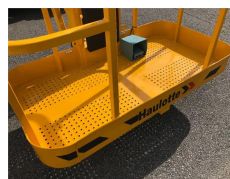

Information

Category	Articulated boom lifts HAULOTTE
Make	HAULOTTE HA120 PX
Year	2017
Condition	Reconditioned
Location	Restart Center - L'Horme (42) France
Country	France

20 %

Power type	Diesel
Customer asset number	R2CLH4010
Hours	1,062 h
Gross weight	12,390 lbs
Condition level grade (1-5)	★★★★☆
Maximum lift capacity	507 lbs
Original color	YES

Production country Romania

Additional information RESTART CENTER by HAULOTTE offers for sale: RECONDITIONED HA120 PX ROUGH TERRAIN ARTICULATING BOOMLIFT. This HA120 PX has been reconditioned based onto the RESTART CENTER "CERTIFIED" program & is sold with a 3-month warranty. Inform about our conditions! General Description Manufacturer Haulotte Reconditioned by Haulotte Model HA120 PX Year 2017 Serial number R2CLH4010 Hours 1062 Fuel Diesel Characteristics - Dimensions Max. working height 12.4 m Max. platform height 10.4 m Max. horizontal reach 6.6 m Turret rotation 350° Total weight: 5620

HAULOTTE GROUP

rue Emile Zola 42420 Lorette FR
+33 607971853

RESTART team
ljankov@haulotte.com

kg Maximum platform capacity:
230 kg Allowable number of
persons: 2 persons + 70kg
Maximum chassis inclination 5°
Overall Length x Width x Height
5.5 x 1.9 x 2.2 m Platform
dimensions 1,5 x 0,8 m Engine
LOMBARDINI Stage 3
COW/404/86 Supplied with CE
certificate, user manual & used
equipment Certificate of
Conformity. Delivery on request