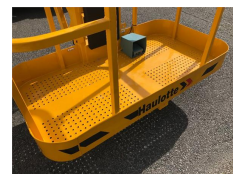

Information

Category	Articulated boom lifts HAULOTTE
Make	HAULOTTE HA120 PX
Year	2017
Condition	Reconditioned
Location	Restart Center - L'Horme (42) France
Country	France

20 %

Power type	Diesel
Customer asset number	R2CLH4010
Hours	1,062 h
Gross weight	12,390 lbs
Condition level grade (1-5)	★★★★☆
Maximum lift capacity	507 lbs
Original color	YES

Production country Romania

Additional information RESTART CENTER by HAULOTTE offers for sale: RECONDITIONED HA120 PX ROUGH TERRAIN ARTICULATING BOOMLIFT. This HA120 PX has been reconditioned based onto the RESTART CENTER "CERTIFIED" program & is sold with a 3-month warranty. Inform about our conditions! General Description Manufacturer Haulotte Reconditioned by Haulotte Model HA120 PX Year 2017 Serial number R2CLH4010 Hours 1062 Fuel Diesel Characteristics - Dimensions Max. working height 12.4 m Max. platform height 10.4 m Max. horizontal reach 6.6 m Turret rotation 350° Total weight: 5620

HAULOTTE GROUP

rue Emile Zola 42420 Lorette FR
+33 607971853

RESTART team
ljankov@haulotte.com

kg Maximum platform capacity:
230 kg Allowable number of
persons: 2 persons + 70kg
Maximum chassis inclination 5°
Overall Length x Width x Height
5.5 x 1.9 x 2.2 m Platform
dimensions 1,5 x 0,8 m Engine
LOMBARDINI Stage 3
COW/404/86 Supplied with CE
certificate, user manual & used
equipment Certificate of
Conformity. Delivery on request